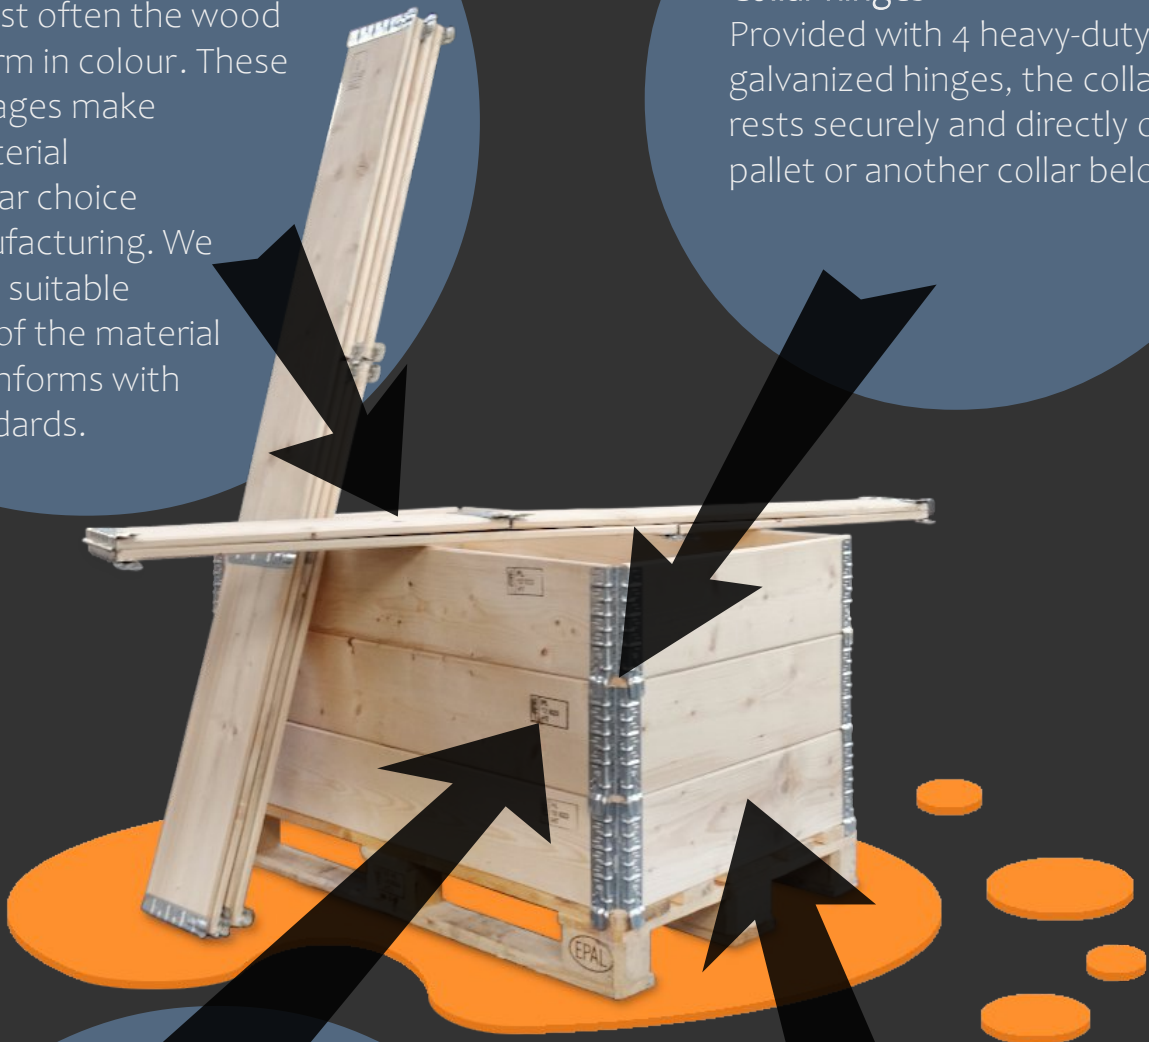

Wooden collars are one of the most universal protections for various types of goods, ranging from food products to mechanical equipment.

They are keenly used due to the ease of adjusting the size to the dimensions of the cargo and, above all, due to high resistance to loads and damage caused by external factors. They are suitable not only for various types of transport, but also for the storage process.

Collars Wooden IPPC

Spruce wood

The advantages include a low tendency to warp and expand or shrink with changes in moisture, and most often the wood is uniform in colour. These advantages make the material a popular choice in manufacturing. We select a suitable quality of the material so it conforms with all standards.

Collar hinges

Provided with 4 heavy-duty, galvanized hinges, the collar rests securely and directly on the pallet or another collar below it.

IPPC mark

The material is IPPC-certified by the Łukasiewicz Wood Technology Institute (Instytut Technologii Drewna) in Poznań, Poland. The IPPC certification confirms that the technical and organisational conditions of the manufacturer ensure compliance of the production of collars with the EU phytosanitary regulations.

Plank dimensions

Outer length: any
Outer width: any
Outer height: 197 mm
Planks planed and chamfered all round
Brand-new product

Advantages of IPPC-certified wooden collars

- Standard sizes
- Reusable
- Customizable applications
- Robust and simple design
- Long life
- Easily replaceable if damaged
- Folding to save on storage space
- Affordable pricing for cost-efficiency of wooden packaging